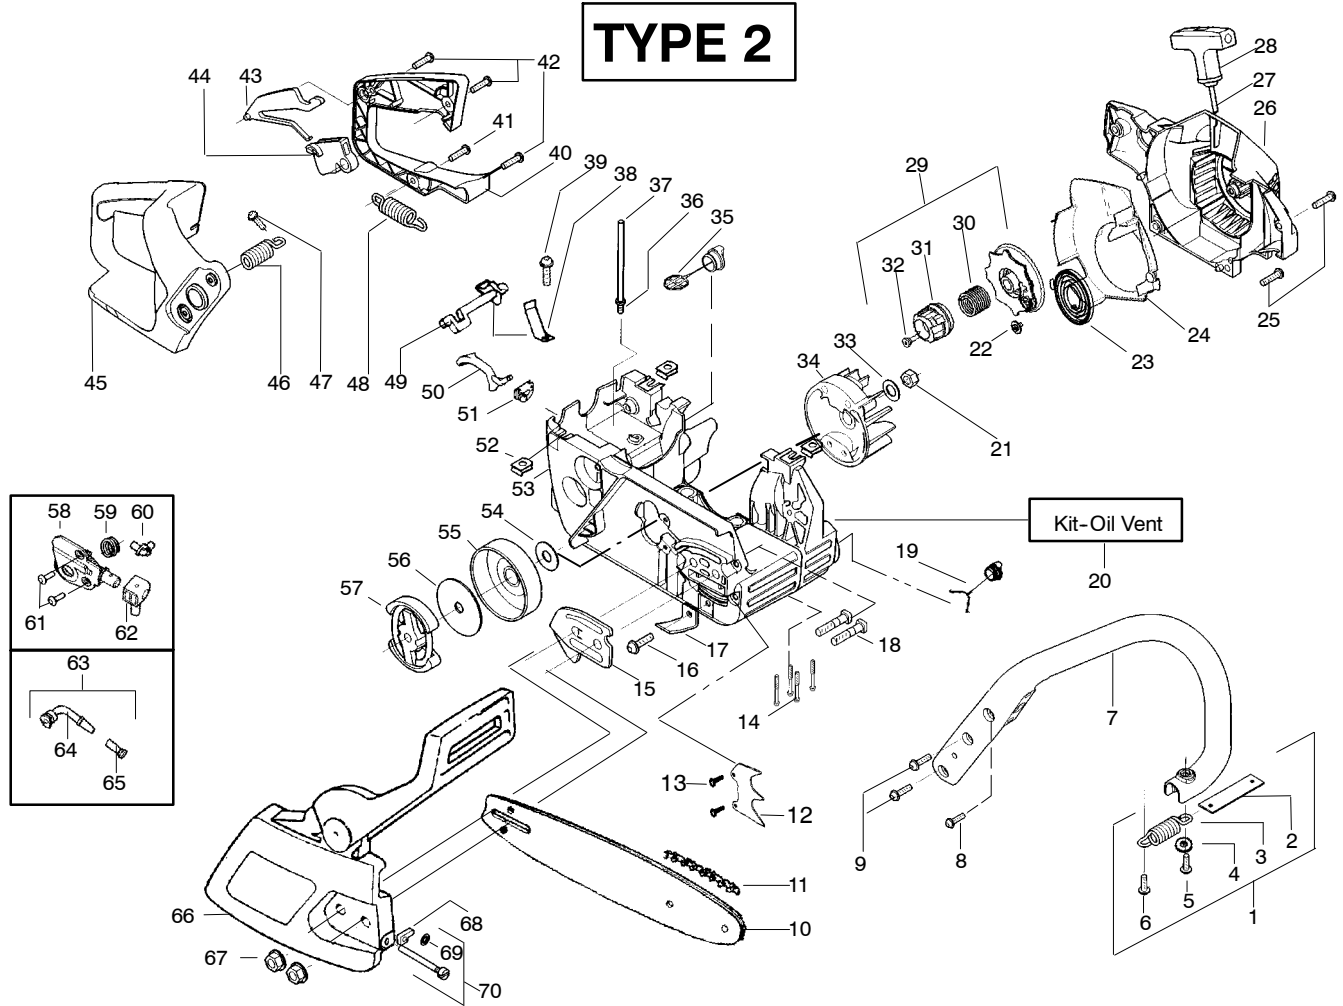

TYPE 2

Ref.	Part No.	Description	Ref.	Part No.	Description	Ref.	Part No.	Description
1.	530059667	Assy.-Isolator	28.	530056402	Handle- Starter	54.	530015907	Washer- Thrust
2.	530047608	Limiter Strap	29.	530071966	Kit- EPS Starter	55.	530047061	Assy.-Clutch Drum
3.	530059668	Spring-Isolator			(Incl. 22,30,31,32)	56.	530015611	w/bearing
4.	530015158	Washer	30.	530021180	Spring- EPS	57.	530014949	Washer-Clutch
5.	530016018	Screw	31.	530059677	Hub- EPS	58.	530071259	Assy. Clutch
6.	530015843	Screw	32.	530021179	Screw			Kit - Oil Pump
7.	530047583	Front Handle	33.	530015127	Washer- Flywheel	59.	530037820	(incl. 59,60,62)
8.	530015940	Screw	34.	545016301	Assy- Flywheel	60.	530049477	Gear- Worm Spring
9.	530015814	Screw	35.	530047192	Assy- Fuel Cap	61.	530016064	Elbow- Oil Pickup
10.	530044915	Bar 16"	36.	530023877	Fitting- fuel line	62.	530019206	Screw
11.	538248288	Chain 16"	37.	530069216	Kit- Fuel line (large)	63.	530047663	Seal Block
12.	530014381	Kit- Spike (Incl. 13)	38.	530016149	Spring- Switch			Assy- Oil Pick-up
13.	530016439	Screw	39.	530015775	Screw	64.	530038373	(Incl. 64,65)
14.	530016132	Screw	40.	530047581	Cover- Rear Handle	65.	530056533	Pick-up Oiler
15.	530038238	Plate- Bar Mount.	41.	530015886	Screw	66.	545139901	Filter- Oil
16.	530015814	Screw	42.	530015906	Screw	67.	530015917	Assy.-Chain Brake
17.	530029850	Chain Catcher	43.	530036098	Throttle Lockout	68.	530015826	Nut- Bar Mounting
18.	530016133	Bolt- Bar	44.	530036097	Trigger- Throttle	69.	530038593	Pin- Bar Adjust
19.	530057236	Assy- Oil Cap	45.	530047582	Handle - Rear	70.	530069611	Retainer
20.	530071666	Kit- Oil Vent	46.	530071958	Kit- Isolator (Upper)			Kit- Bar Adjusting
21.	530016134	Nut- Flywheel	47.	530015875	Screw			(incl. # 68,69)
22.	530016080	Screw	48.	530059668	Spring- Isolator			
23.	530027531	Spring- Starter	49.	530057473	Lever- Switch			
24.	530055723	Baffle- Air	50.	530057474	Lever- Choke			
25.	530015892	Screw	51.	530049005	Grommet- Knob			
26.	545050903	Housing- Fan	52.	530015922	Nut- "U"- Type			
27.	530069232	Kit - Rope	53.	530058730	Assy- Chassis			
					fuel lines and caps)			

✓ = NEW PART NUMBER FOR THIS IPL

★ = REFER TO THE SERVICE REFERENCE INDICATED FOR MORE INFORMATION. (LOCATED AT END OF IPL)