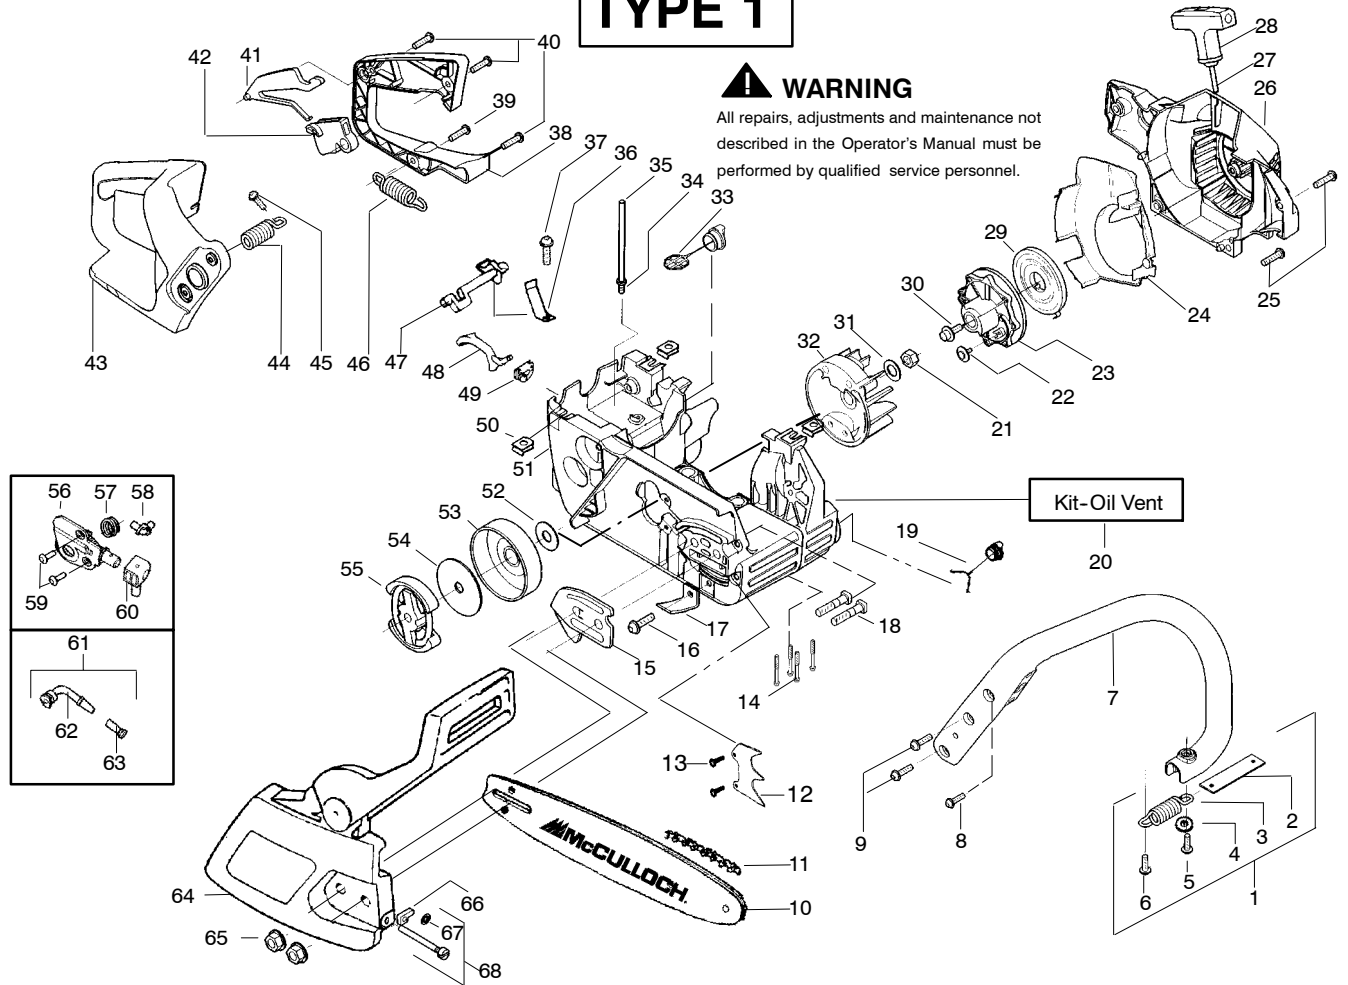

TYPE 1

⚠ WARNING

All repairs, adjustments and maintenance not described in the Operator's Manual must be performed by qualified service personnel.

Ref.	Part No.	Description	Ref.	Part No.	Description	Ref.	Part No.	Description
1.	530059667	Assy.-Isolator	28.	530056402	Handle-Starter	53.	530047061	Assy.-Clutch Drum w/bearing
2.	530047608	Limiter Strap	29.	530027531	Spring-Recoil	54.	530015611	Washer-Clutch
3.	530059668	Spring-Isolator	30.	530015920	Screw	55.	530014949	Assy. Clutch
4.	530015158	Washer	31.	530015127	Washer-Flywheel	56.	530071259	Kit - Oil Pump (incl. 57,58,60)
5.	530016018	Screw	32.	530039187	Assy-Flywheel	57.	530037820	Gear-Worm Spring
6.	530015843	Screw	33.	530047192	Assy-Fuel Cap	58.	530049477	Elbow-Oil Pickup
7.	530047583	Front Handle	34.	530023877	Fitting-fuel line	59.	530016064	Screw
8.	530015940	Screw	35.	530069216	Kit-Fuel line (large)	60.	530019206	Seal Block
9.	530015814	Screw	36.	530016149	Spring-Switch	61.	530047663	Assy-Oil Pick-up (Incl. 62,63)
10.	530044915	Bar - 16"	37.	530015775	Screw	62.	530038373	Pick-up Oiler
11.	538248288	Chain - 16"	38.	530047581	Cover-Rear Handle	63.	530056533	Filter-Oil
12.	530014381	Kit-Spike (Incl. 13)	39.	530015886	Screw	64.	530054739	Assy.-Chain Brake
13.	530016439	Screw	40.	530015906	Screw	65.	530015917	Nut-Bar Mounting
14.	530016132	Screw	41.	530036098	Throttle Lockout	66.	530015826	Pin-Bar Adjust
15.	530038238	Plate-Bar Mount.	42.	530036097	Trigger-Throttle	67.	530038593	Retainer
16.	530015814	Screw	43.	530047582	Handle - Rear	68.	530069611	Kit-Bar Adjusting (incl. # 66,67)
17.	530029850	Chain Catcher	44.	530071958	Kit-Isolator (Upper)			
18.	530016133	Bolt-Bar	45.	530015875	Screw			
19.	530057236	Assy-Oil Cap	46.	530059668	Spring-Isolator			
20.	530071666	Kit-Oil Vent	47.	530057473	Lever-Switch			
21.	530016134	Nut-Flywheel	48.	530057474	Lever-Choke			
22.	530016080	Screw	49.	530049005	Grommet-Knob			
23.	530037817	Starter Pulley	50.	530015922	Nut-"U"-Type			
24.	530055723	Baffle-Air	51.	530058733	Assy.-Chassis fuel lines and caps)			
25.	530015892	Screw	52.	530015907	Washer-Thrust			
26.	530056333	Housing-Fan						
27.	530069232	Kit - Rope						