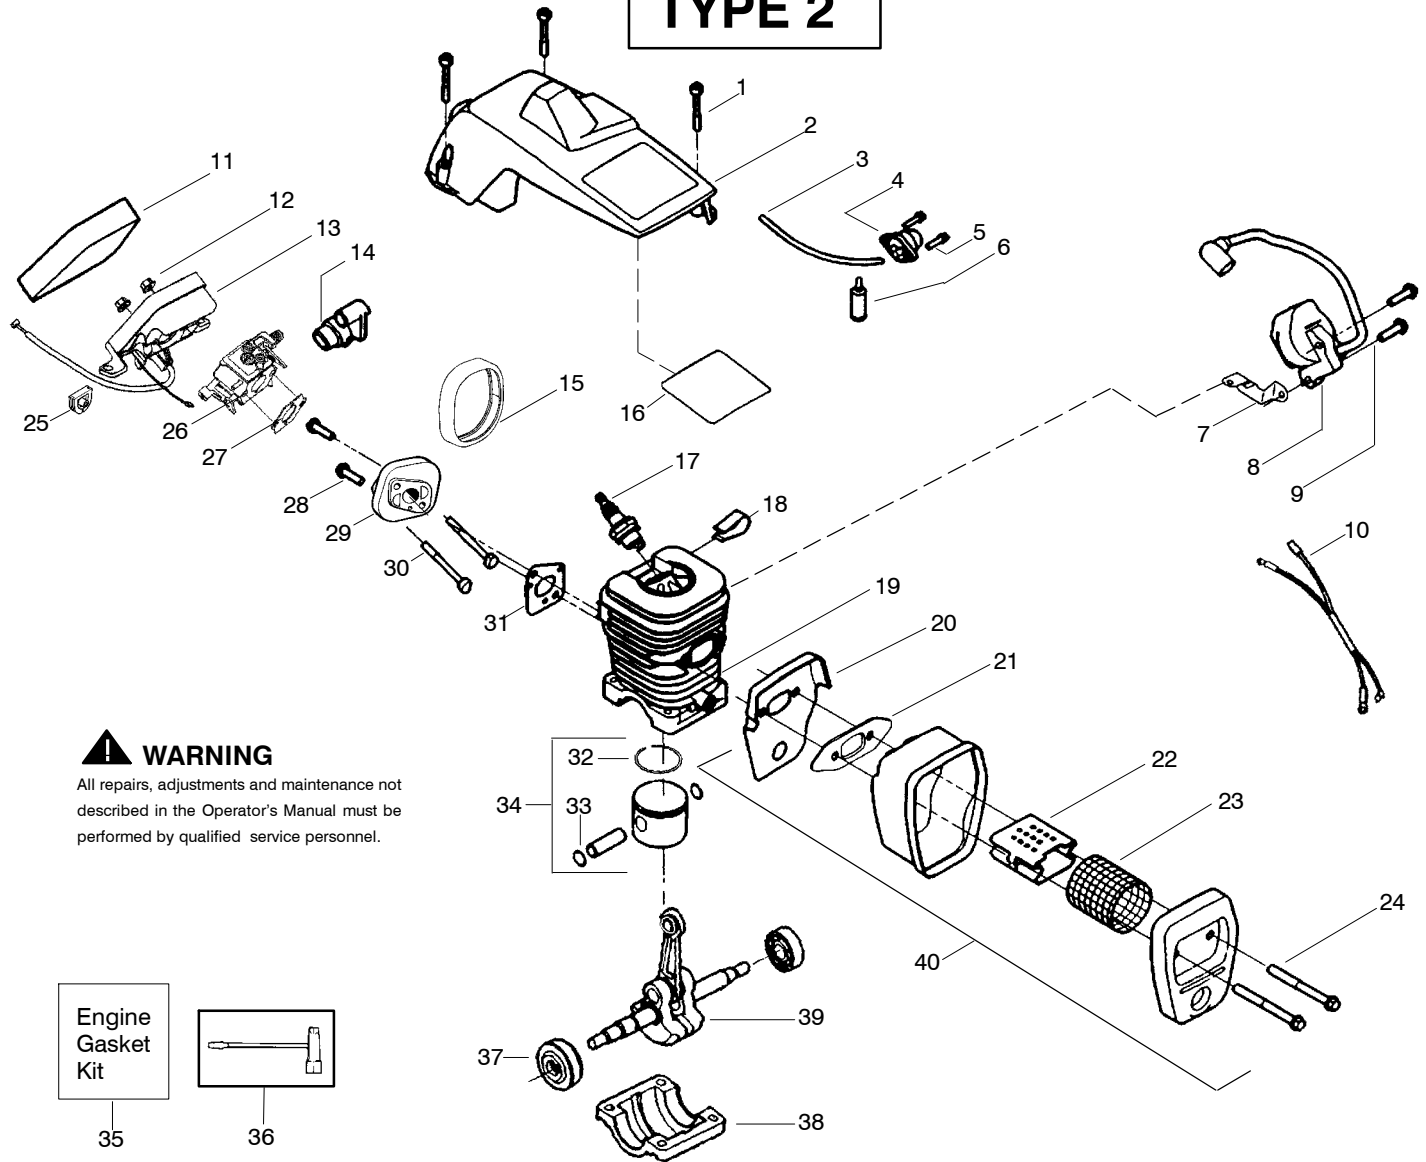

TYPE 2

WARNING

All repairs, adjustments and maintenance not described in the Operator's Manual must be performed by qualified service personnel.

Ref.	Part No.	Description	Ref.	Part No.	Description	Ref.	Part No.	Description
1.	530016153	Screw	19.	530012550	Cylinder	35.	530069608	Kit-Engine Gasket (Incl. 21, 27 & 31)
2.	530056914	Assy-Cylinder Shield (includes # 16)	20.	530049870	Backplate-Muffler	36.	530031135	Scrench
3.	530069247	Kit-Fuel Line (Small)	21.	530069608	Gasket-Muffler(kit)	37.	530056363	Assy-Seal & Bearing
4.	530071835	Kit-Air Purge (incl. #5)	22.	530037813	Diffuser-Muffler	38.	530037935	Cap-Crankcase
5.	530015780	Screw	23.	530036103	Screen-Spark	39.	530047062	Assy-Crankshaft
6.	530095646	Assy-Fuel Pick-up	24.	530016132	Bolt-Muffler	40.	530047207	Assy-Muffler (Incl. 20-24)
7.	530047442	Strap-Ground	25.	530047631	Grommet-Throttle Cable			
8.	530039238	Ignition Module	26.	---	Kit-Carburetor			
9.	530015814	Screw		530071820	Zama (W-20)			
10.	530057475	Assy-Wire Harness		530071821	Walbro (WT-662)			
11.	530037793	Foam-Air Filter	27.	530069608	Gasket-Carb. (kit)			Not Shown
12.	530016101	Nut	28.	530016386	Screw	545123740		Manual
13.	530057702	Assy-Air Box	29.	530049700	Carb. Adapter	545003016		Decal-Warning CE
14.	530035526	Grommet-Carb Adjust	30.	530016187	Screw			
15.	530054144	Seal-Carb Adapter	31.	530069608	Gasket-Adaptor(kit)			
16.	530055698	Reflector-Heat	32.	530038729	Ring-Piston			
17.	952030150	Spark Plug (RCJ-7Y)	33.	530015697	Retainer-Piston Pin			
18.	530016136	Clip-High Tension Lead	34.	530071408	Kit-Piston (Incl. 32 & 33)			

✓ = NEW PART NUMBER FOR THIS IPL   * = REFER TO THE SERVICE REFERENCE INDICATED FOR MORE INFORMATION. (LOCATED AT END OF IPL)