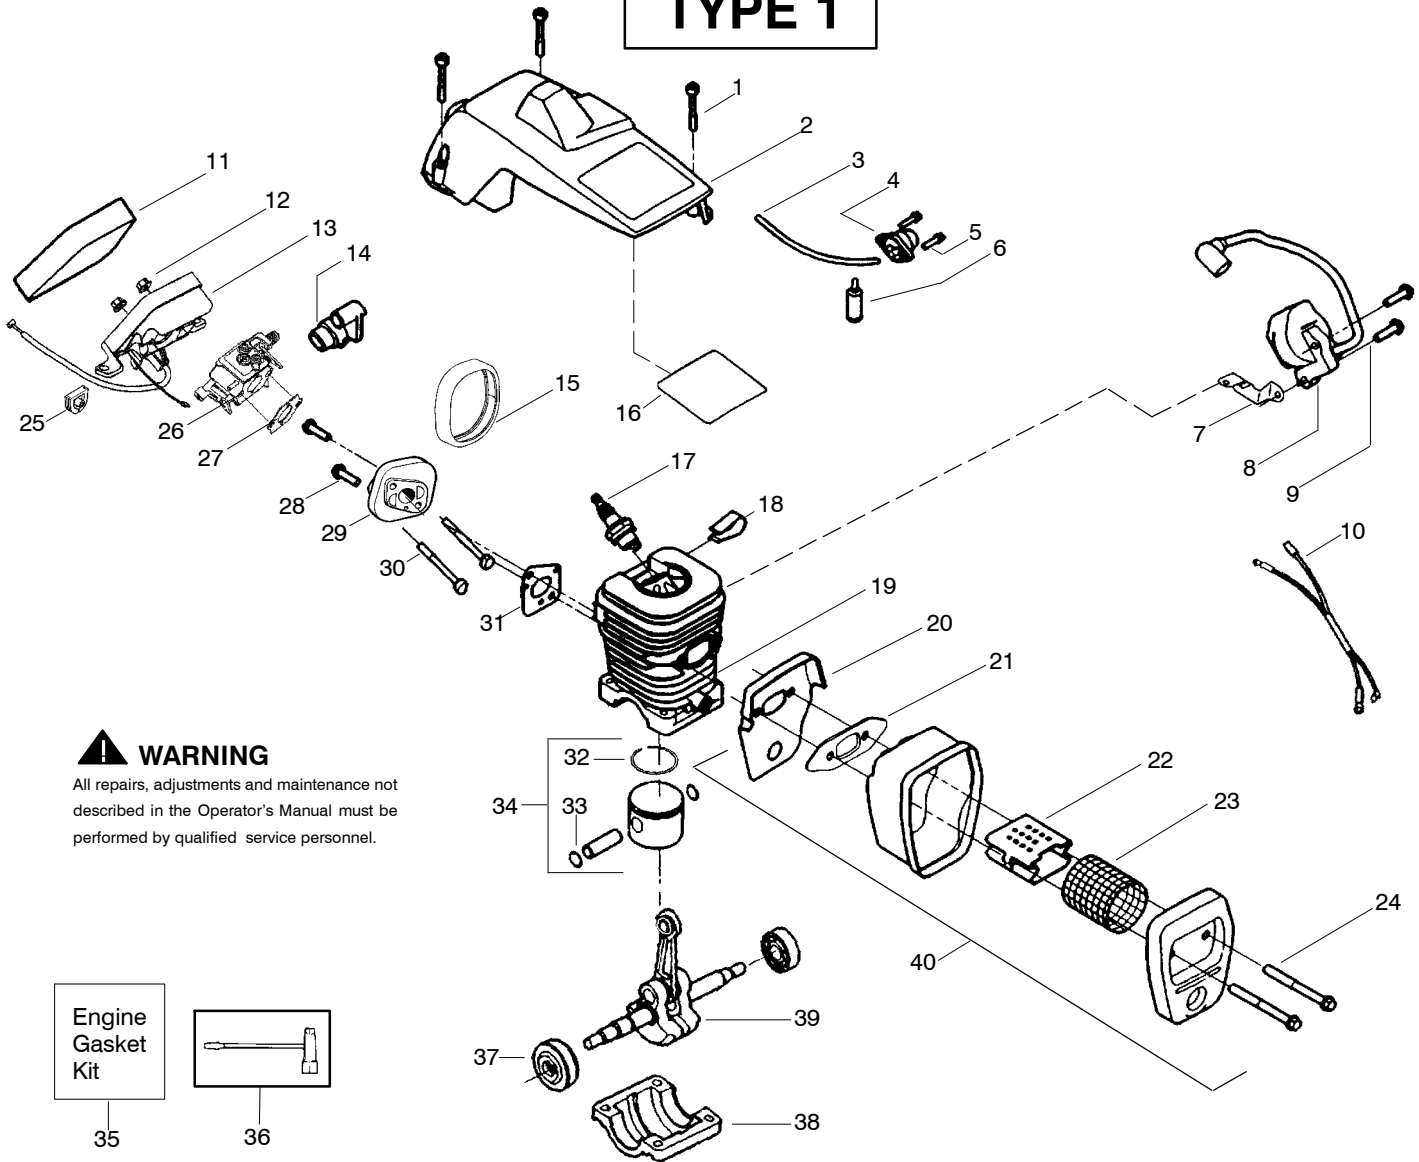

TYPE 1

⚠ WARNING

All repairs, adjustments and maintenance not described in the Operator's Manual must be performed by qualified service personnel.

Ref.	Part No.	Description	Ref.	Part No.	Description	Ref.	Part No.	Description
1.	530016153	Screw	19.	530012550	Cylinder	35.	530069608	Kit - Engine Gasket (Incl. 21, 27 & 31)
2.	530056914	Assy - Cylinder Shield (includes # 16)	20.	530049870	Backplate - Muffler	36.	530031135	Scrench
3.	530069247	Kit - Fuel Line (Small)	21.	530069608	Gasket - Muffler (kit)	37.	530056363	Assy - Seal & Bearing
4.	530071835	Kit - Air Purge (incl. #5)	22.	530037813	Diffuser - Muffler	38.	530037935	Cap - Crankcase
5.	530015780	Screw	23.	530036103	Screen - Spark	39.	530047062	Assy - Crankshaft
6.	530095646	Assy - Fuel Pick-up	24.	530016132	Bolt - Muffler	40.	530047207	Assy - Muffler (Incl. 20 - 24)
7.	530047442	Strap - Ground	25.	530047631	Grommet - Throttle Cable			Not Shown
8.	530039167	Ignition Module	26.	---	Kit - Carburetor			
9.	530015814	Screw		530071820	Zama (W-20)			
10.	530057475	Assy - Wire Harness		530071821	Walbro (WT-662)			
11.	530037793	Foam - Air Filter	27.	530069608	Gasket - Carb. (kit)	545079742		Manual
12.	530016101	Nut	28.	530016386	Screw	545003016		Decal - Warning CE
13.	530057702	Assy - Air Box	29.	530049700	Carb. Adapter			
14.	530035526	Grommet - Carb Adjust	30.	530016187	Screw			
15.	530054144	Seal - Carb Adapter	31.	530069608	Gasket - Adaptor (kit)			
16.	530055698	Reflector - Heat	32.	530038729	Ring - Piston			
17.	952030150	Spark Plug (RCJ-7Y)	33.	530015697	Retainer - Piston Pin			
18.	530016136	Clip - High Tension Lead	34.	530071408	Kit - Piston (Incl. 32 & 33)			

↙ = NEW PART NUMBER FOR THIS IPL

★ = REFER TO THE SERVICE REFERENCE INDICATED FOR MORE INFORMATION. (LOCATED AT END OF IPL)